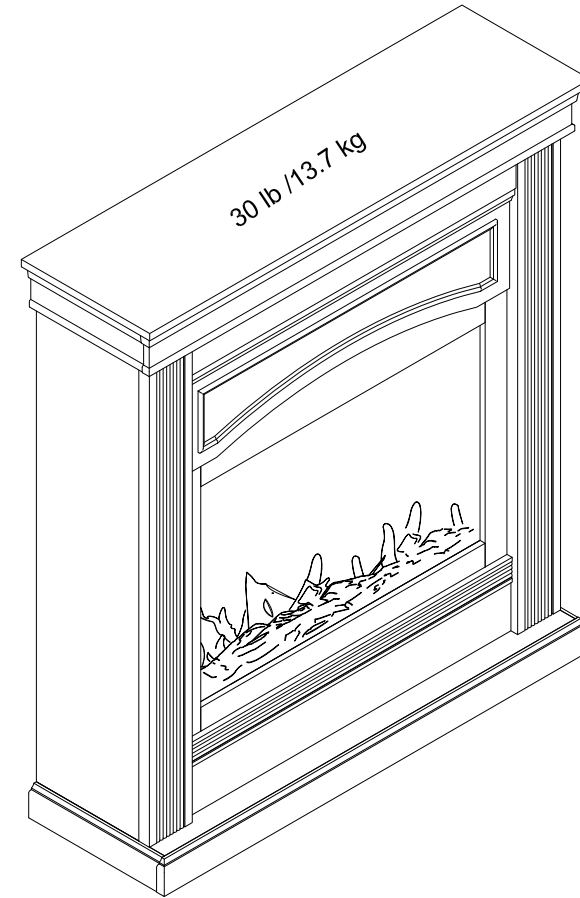

ish: White

Material Breakdown: 15.1% PB 84.6%, WOOD:0.3%  
Overall Product Size: 40.5" W x 12.5" D x 44.7" H  
Storage: 0 cubic feet  
103cm W x 31.8cm D x 113.6cm H

Maximum Weight Capacities  
Unit Weight: 80.5lbs. (36.6 kg)