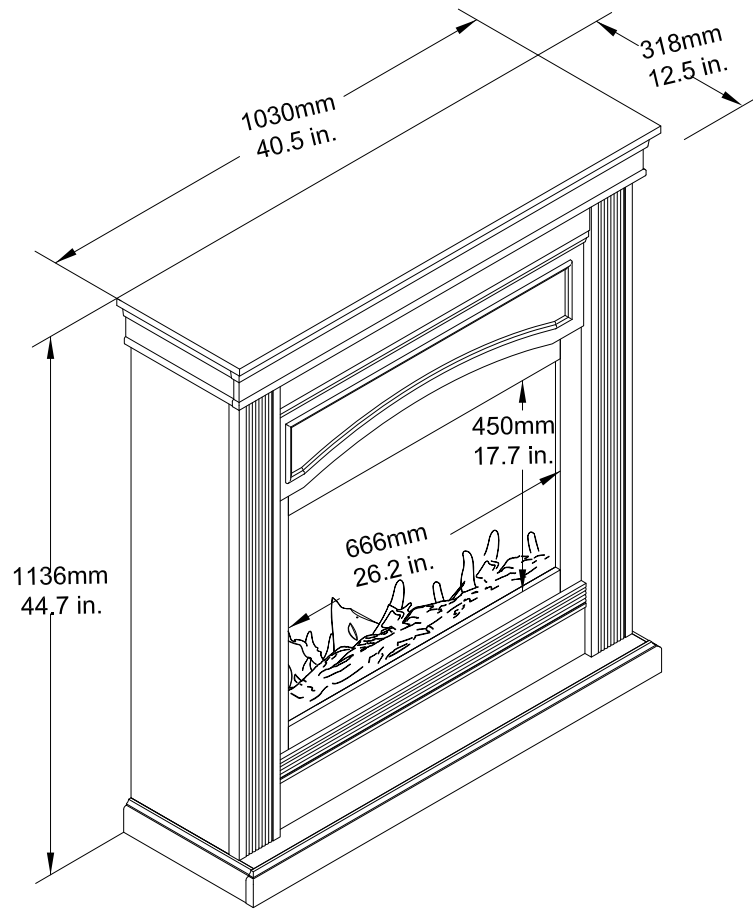

ish: White

Material Breakdown: 15.1% PB 84.6%, WOOD:0.3%  
Overall Product Size: 40.5" W x 12.5" D x 44.7" H  
Storage: 0 cubic feet  
103cm W x 31.8cm D x 113.6cm H

Maximum Weight Capacities  
Unit Weight: 80.5lbs. (36.6 kg)